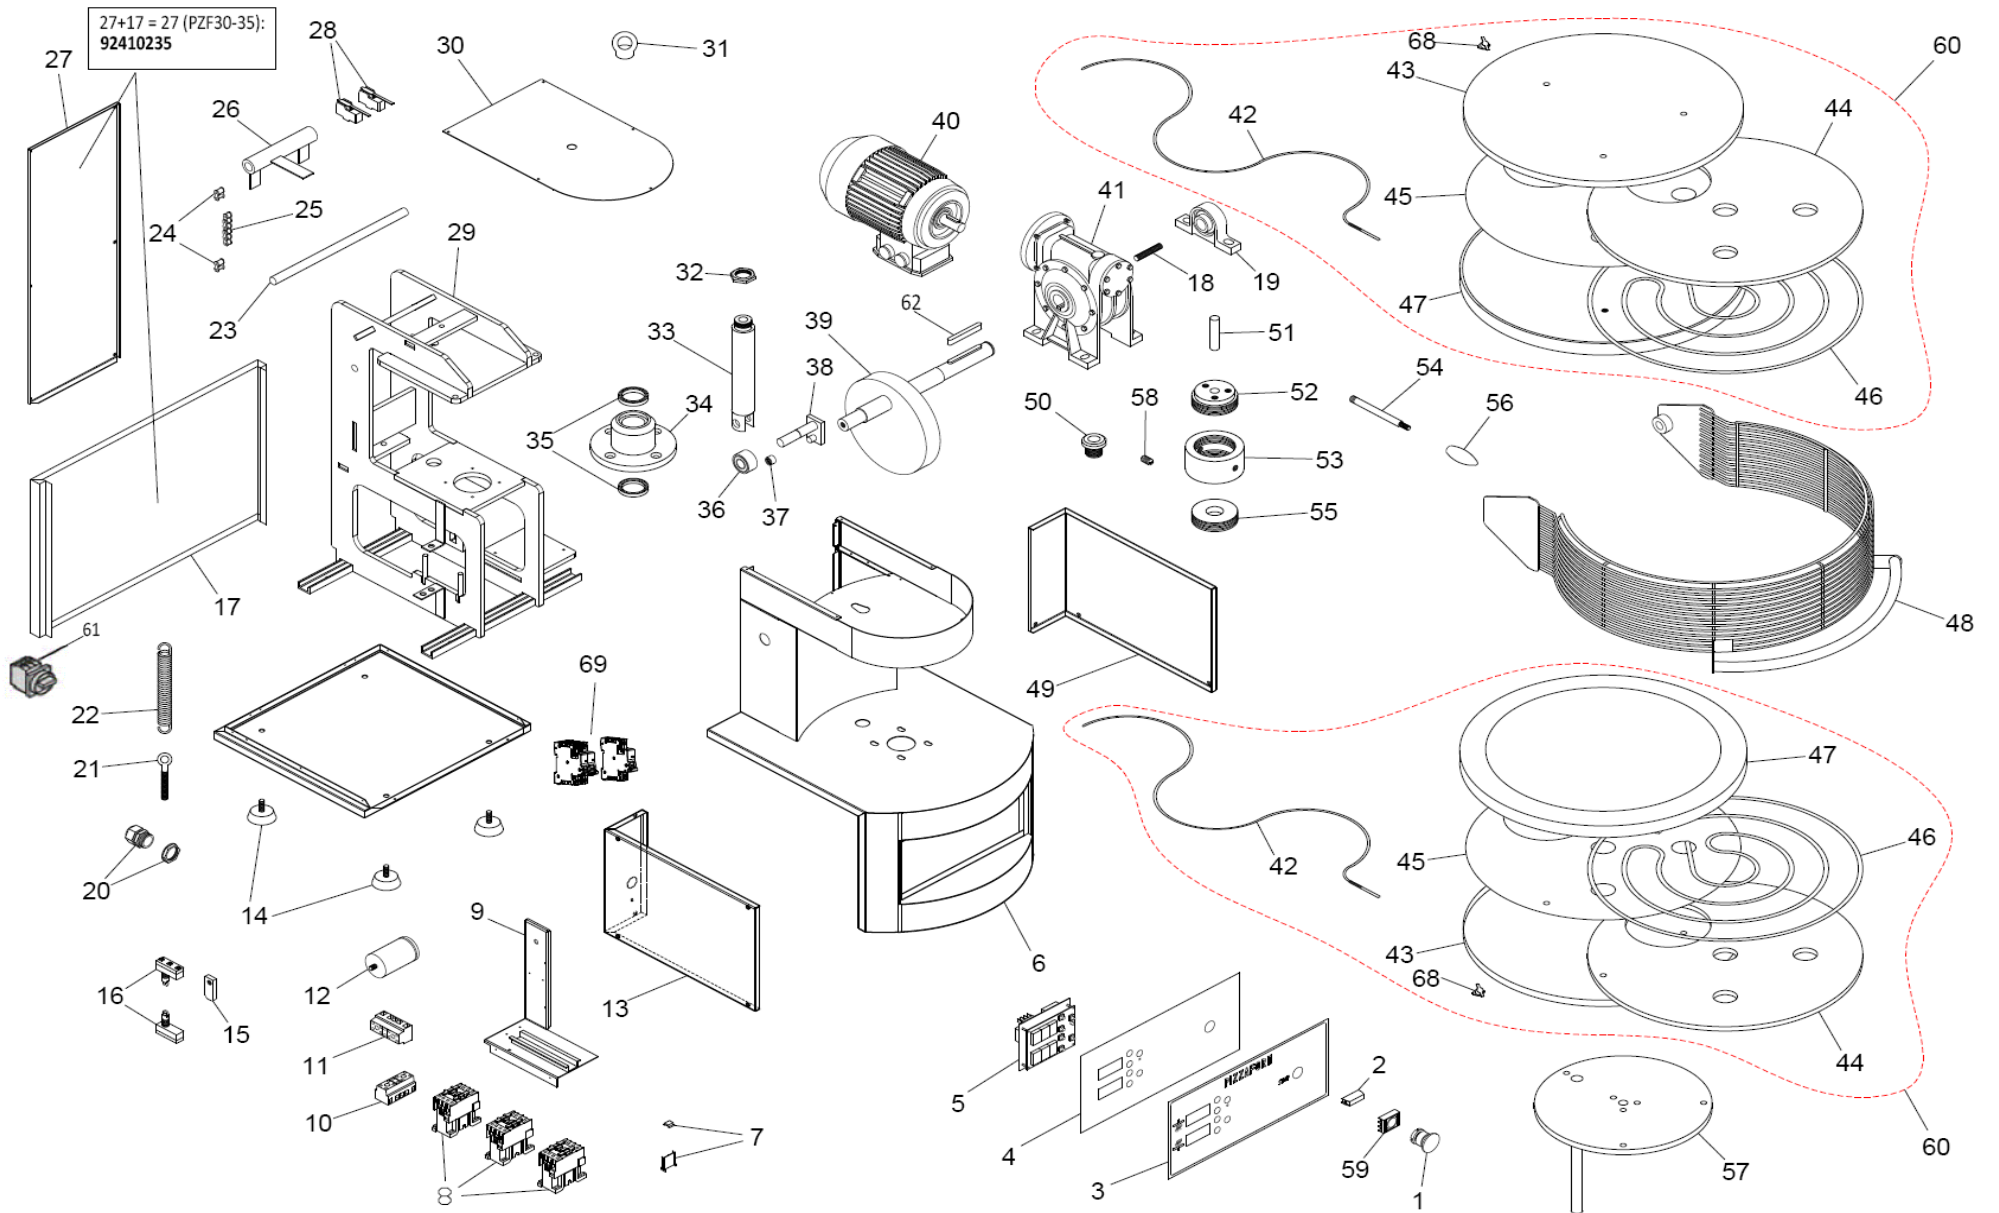

GIUGNO 2019

JUNE 2019

JUNI 2019

JUIN 2019

JUNIO 2019

ИЮНЬ 2019